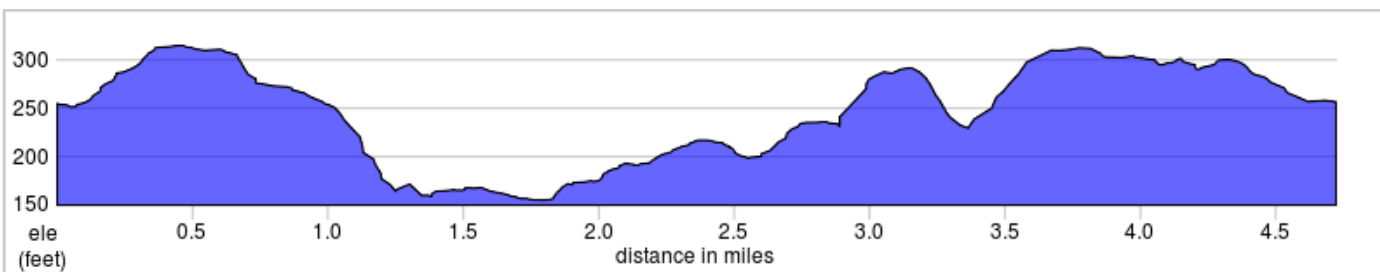

Steeple Chase 4.7 Mile Walk

4.7 mile walk from the ECSU Sports Complex. There is a section on CT 195, but there is a sidewalk all the way to the mall. Clockwise walk around the back of the mall and out to Connantville Road.

- A. Start: 4.7 Mile Walk
- B. REST STOP
- C. Finish! You are Done

Emergencies or assistance phones: 860-942-1491 or 860-382-3765.

Steeple Chase 4.7 Mile Walk

Num	Dist	Prev	Type	Note	Next
1.	0.0	0.0	▶	Start of route	0.0
2.	0.0	0.0	➔	R onto Mansfield City Rd	0.4
3.	0.4	0.4	➔	L onto Memorial Dr	0.4
4.	0.7	0.4	➔	R onto Ash St	0.1
5.	0.9	0.1	➔	L onto Foster Dr	0.4
6.	1.3	0.4	➔	L onto CT-195 N	0.5
7.	1.7	0.5	➔	L	0.0
8.	1.7	0.0	➔	L	0.3
9.	2.1	0.3	➔	L	0.0
10.	2.1	0.0	➔	L	0.1
11.	2.1	0.1	➔	Sharp R onto Conantville Rd	0.3
12.	2.5	0.3	➔	R to stay on Conantville Rd	1.7
13.	4.2	1.7	➔	L onto Mansfield City Rd	0.5
14.	4.7	0.5	➔	R at Meadowbrook Ln	0.0
15.	4.7	0.0	▣	End of route	0.0