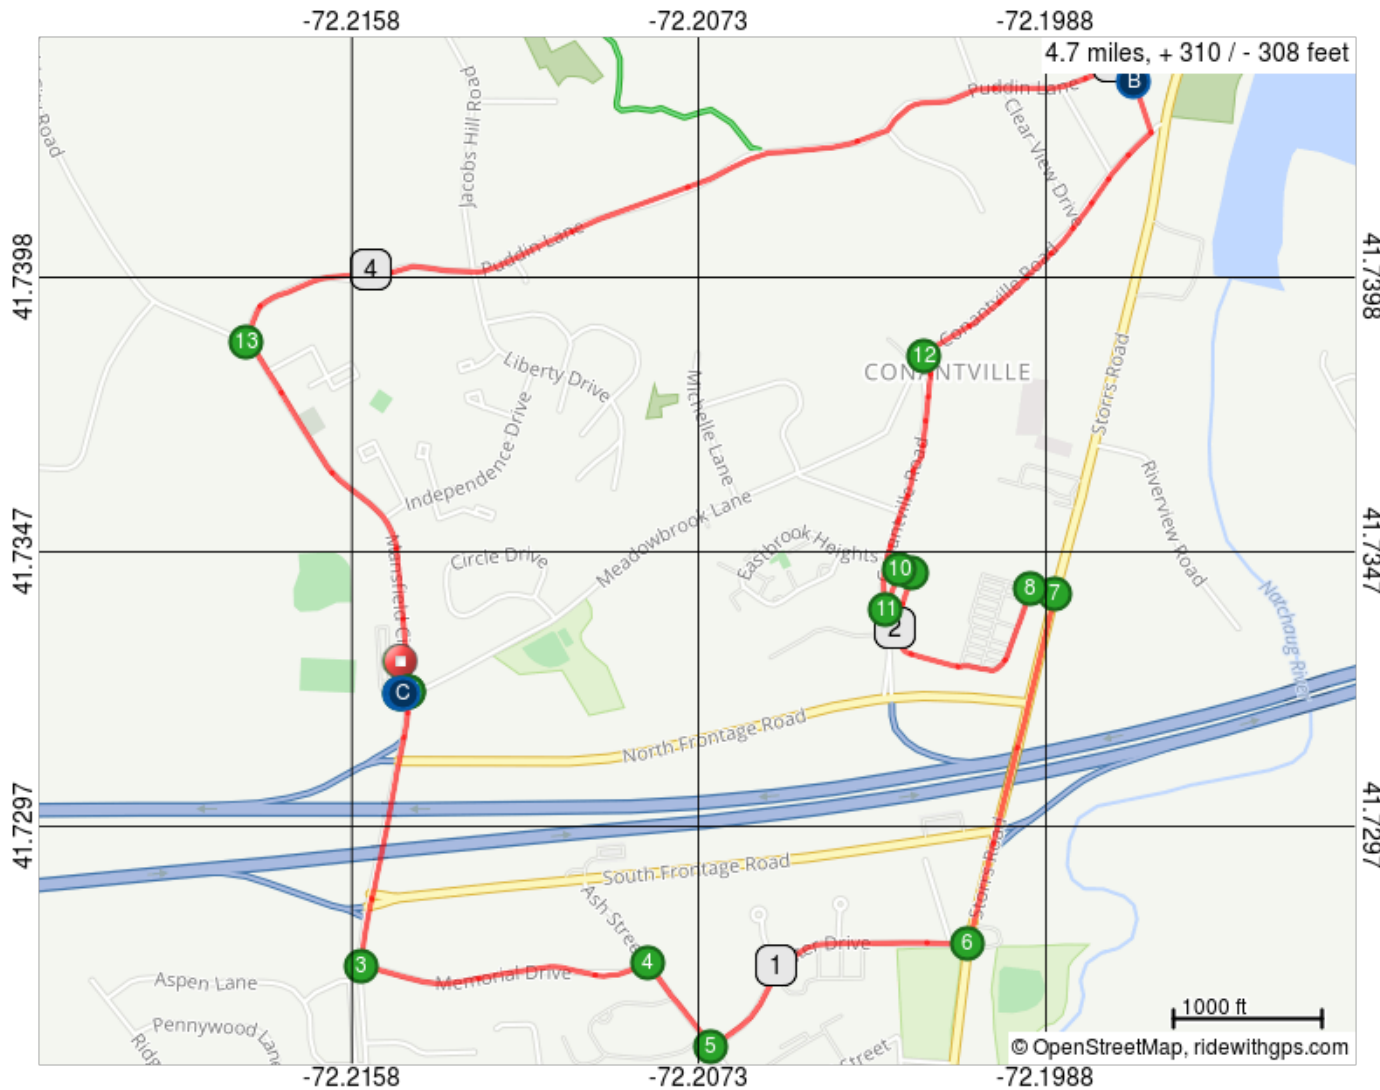

Steeple Chase 4.7 Mile Walk

4.7 mile walk from the ECSU Sports Complex. There is a section on CT 195, but there is a sidewalk all the way to the mall. Clockwise walk around the back of the mall and out to Connantville Road.

- A. Start: 4.7 Mile Walk
- B. REST STOP
- C. Finish! You are Done

Emergencies or assistance phones: 860-942-1491 or 860-382-3765.

Steeple Chase 4.7 Mile Walk

Num	Dist	Prev	Type	Note	Next
1.	0.0	0.0	▶	Start of route	0.0
2.	0.0	0.0	➔	R onto Mansfield City Rd	0.4
3.	0.4	0.4	➔	L onto Memorial Dr	0.4
4.	0.7	0.4	➔	R onto Ash St	0.1
5.	0.9	0.1	➔	L onto Foster Dr	0.4
6.	1.3	0.4	➔	L onto CT-195 N	0.5
7.	1.7	0.5	➔	L	0.0
8.	1.7	0.0	➔	L	0.3
9.	2.1	0.3	➔	L	0.0
10.	2.1	0.0	➔	L	0.1
11.	2.1	0.1	➔	Sharp R onto Conantville Rd	0.3
12.	2.5	0.3	➔	R to stay on Conantville Rd	1.7
13.	4.2	1.7	➔	L onto Mansfield City Rd	0.5
14.	4.7	0.5	➔	R at Meadowbrook Ln	0.0
15.	4.7	0.0	▣	End of route	0.0

4.7 miles. +301/-298 feet

Emergencies or assistance phones: 860-942-1491 or 860-382-3765.